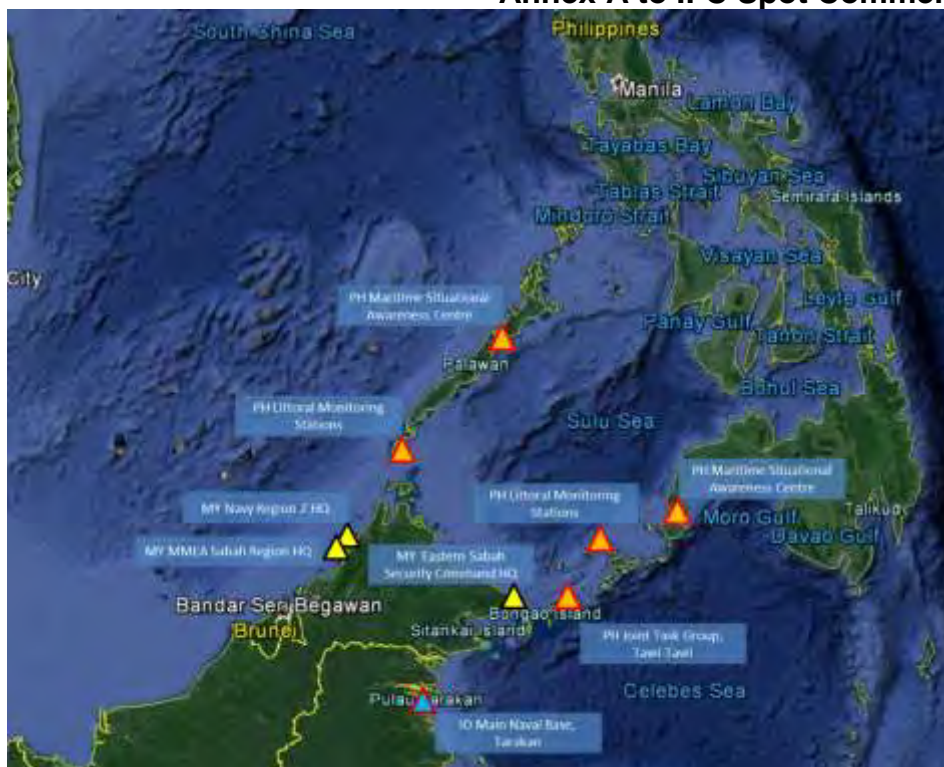

Annex A to IFC Spot Commentary 2/17

MALAYSIA

Eastern Sabah Security Command (ESSCOM)
Operations Room (24h)

Phone: +60 89863181/ +60 89863016
Fax: +60 89863182
Email: bilikgerakan_esscom@jpm.gov.my

HQ COMNAV 2 Royal Malaysian Navy
Kota Kinabalu Operations Room (24h)
5233

Littoral Monitoring Stations
Pangutaran, Jolo
Bongao, Tawi-Tawi
Melville and Mangsee, Palawan

VHF: International Marine Band CH16
VHF: International Marine Band CH16
VHF: International Marine Band CH16